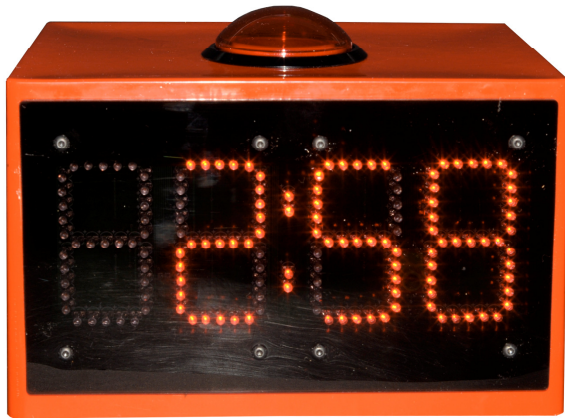

Timer

Description:

The Timer is battery powered and ideal for timing participants / entrants in competitions such as “It’s A Knock Out”, or on assault courses. Also useful for counting down the time remaining for activities such as Quad Bikes or Go Karts. The Timer is available in a variety of colours allowing a different colour to be used for each participant or team. It has a 35mm top hat built into the base allowing it to be mounted on a standard speaker stand for easy of use outdoors.

The display is visible in full sunlight and also dims at night or indoors so as not to dazzle. The built in battery will power the unit for up to 8 hours, (less in bright sunlight).

Timer Colours

| | Timer Unit |
|--------|------------|
| Length | 20 cm |
| Width | 15 cm |
| Height | 15 cm |
| Weight | 2 kg |

Note: All dimensions and weights are approximate.

Power Requirements:

Input Voltage: 90 - 264 VAC
Input Power: 36 Watts

The Timer comes with a UK style mains adapter for charging the battery. Other types of adapters can be supplied on request.